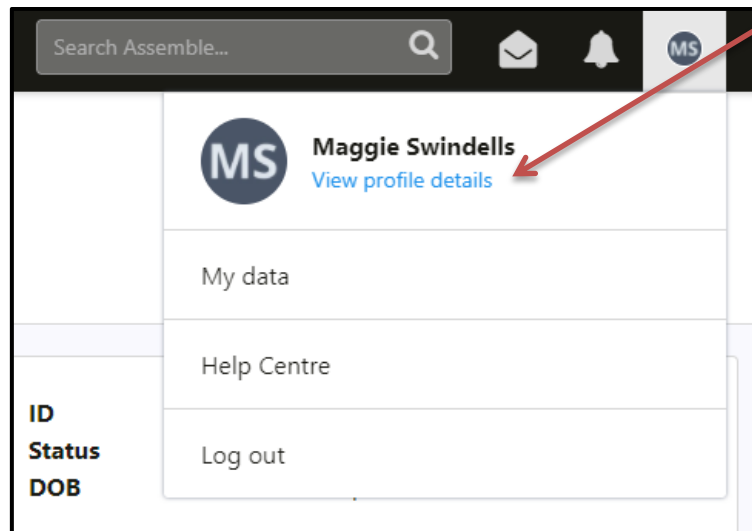

It covers what to consider before, during and after your walk, including safety and managing tricky situations, provides practical tips and gives you a chance to hear from other Walk Leaders.

To find the Walk Leadership Foundations course in Assemble, follow these steps:

Log into Assemble using your ASSEMBLE user name and password

- **Go to your profile.** To do this, click on your initials in the circle at the top right hand corner on the black menu bar

- **Another box will appear underneath the menu bar. Click on the blue 'View profile details'** which should appear underneath the circle.