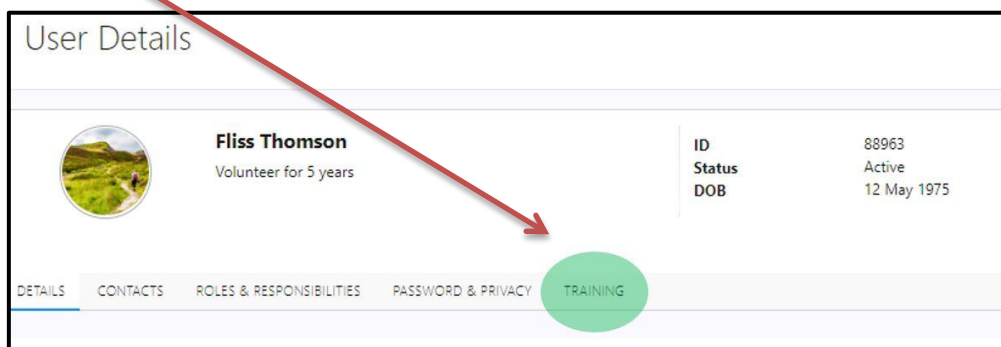

- **Click on the Training tab in your profile.** See the image below to locate the Training tab. Here, you will see the training opportunities available for your role.