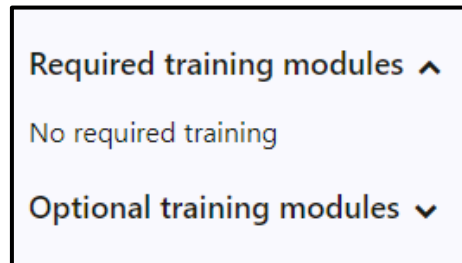

Log into Assemble using your ASSEMBLE user name and password

- **Go to your profile.** To do this, click on your initials in the circle at the top right hand corner on the black menu bar

- **Another box will appear underneath the menu bar. Click on the blue 'View profile details'** which should appear underneath the circle.

- **Click on the Training tab in your profile.** See the image below to locate the Training tab. Here, you will see the training opportunities available for your role.

- The following should appear. Click on the down arrow next to **OPTIONAL TRAINING MODULES**